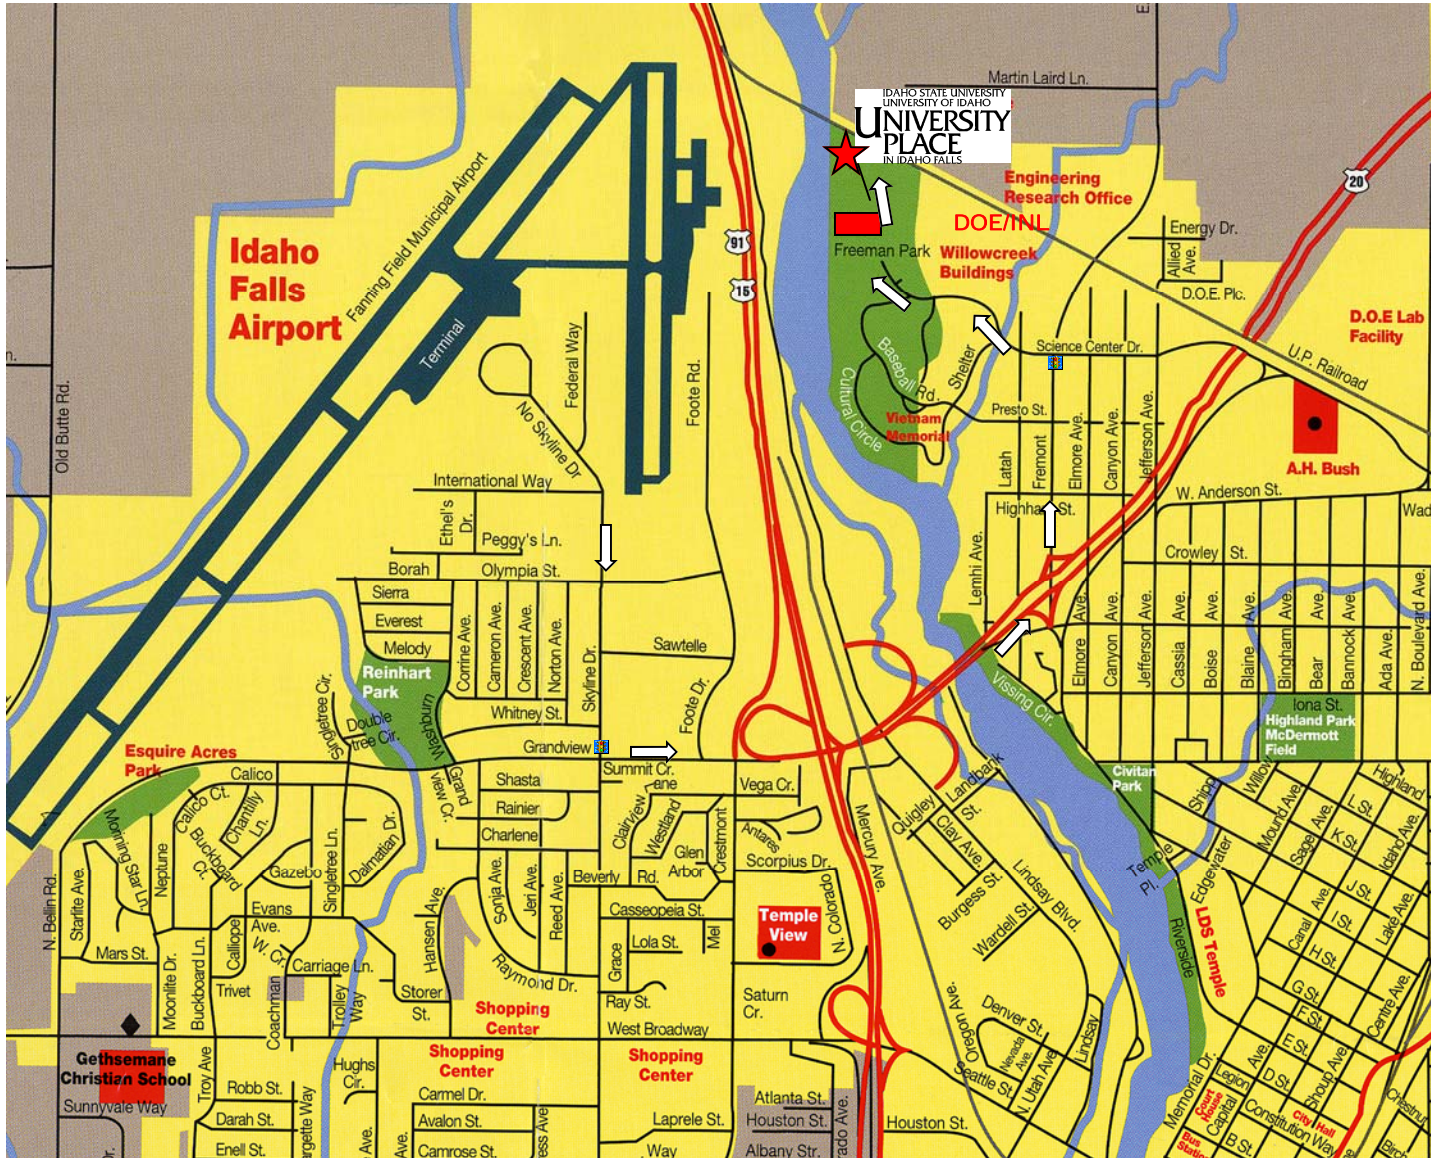

Driving Directions

Idaho State University / University of Idaho

Center for Higher Education at University Place in Idaho Falls

From the Idaho Falls Airport

Take Skyline Dr to the Grandview intersection. Turn left on Grandview which becomes Highway 20. Cross the Snake River and immediately take the Riverside Dr/City Center Exit. Turn left on Fremont Ave. Turn left at the Fremont and Science Center Dr. intersection stoplight. Turn right at the University Place sign.

From Interstate 15

Exit 119 to Highway 20 (West Yellowstone/Rigby). Cross the Snake River and immediately take the Riverside Dr/City Center Exit. Turn left on Fremont Ave. Turn left at the Fremont and Science Center Dr. intersection stoplight. Turn right at the University Place sign.

From Highway 20 traveling Northeast

Take the Riverside Dr/City Center Exit. Turn left on Fremont Ave. Turn left at the Fremont and Science Center Dr. intersection stoplight. Turn right at the University Place sign.

From Highway 20 traveling Southwest

Take the Riverside Dr/City Center Exit. Turn right on Fremont Ave. Turn left at the Fremont and Science Center Dr. intersection stoplight. Turn right at the University Place sign.